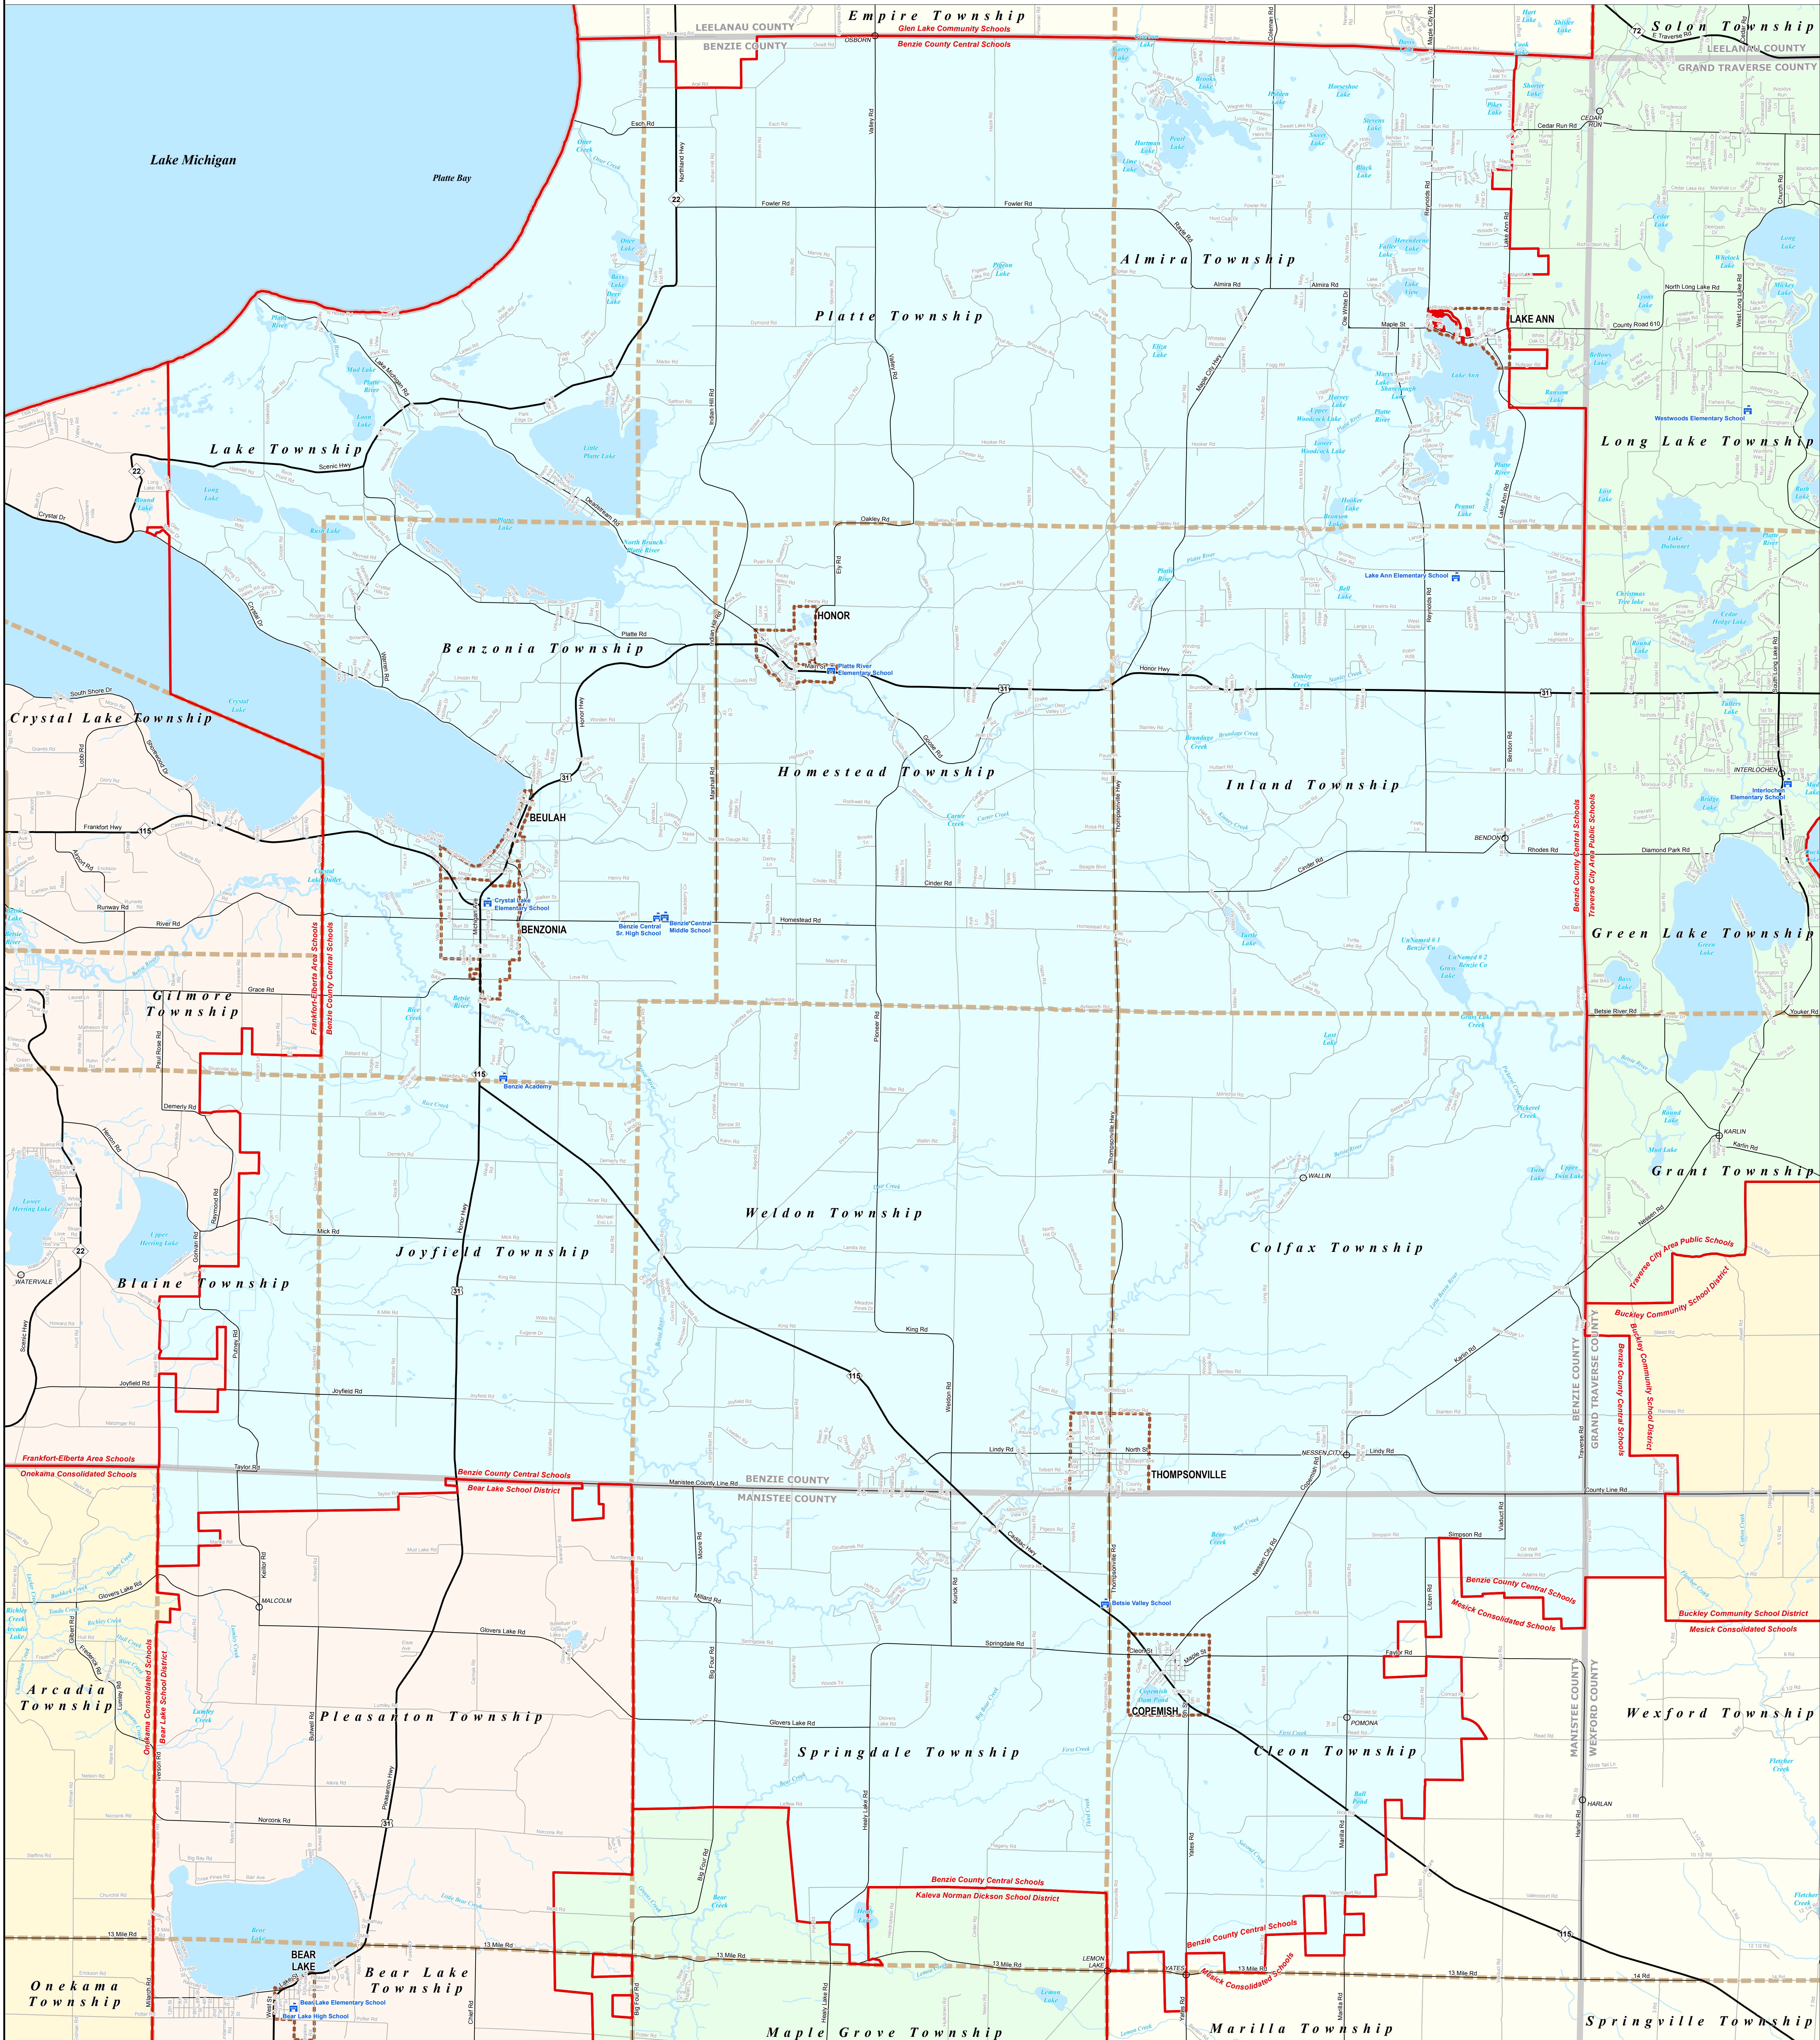

BENZIE COUNTY CENTRAL SCHOOLS

Traverse Bay Area ISD

0 0.25 0.5 1 Miles

*Note: Non K-12 School Districts identified with Asterisk (*) in Name

11/14/13

Legend	
School District	Unincorporated Place
County	School
City	Water Feature
Township	River, Stream, or Drain
Village	Freeway
Census Designated Place	Highway
	Railroad
	Primary Road
	Local Road

Source: Michigan Geographic Framework, v13a